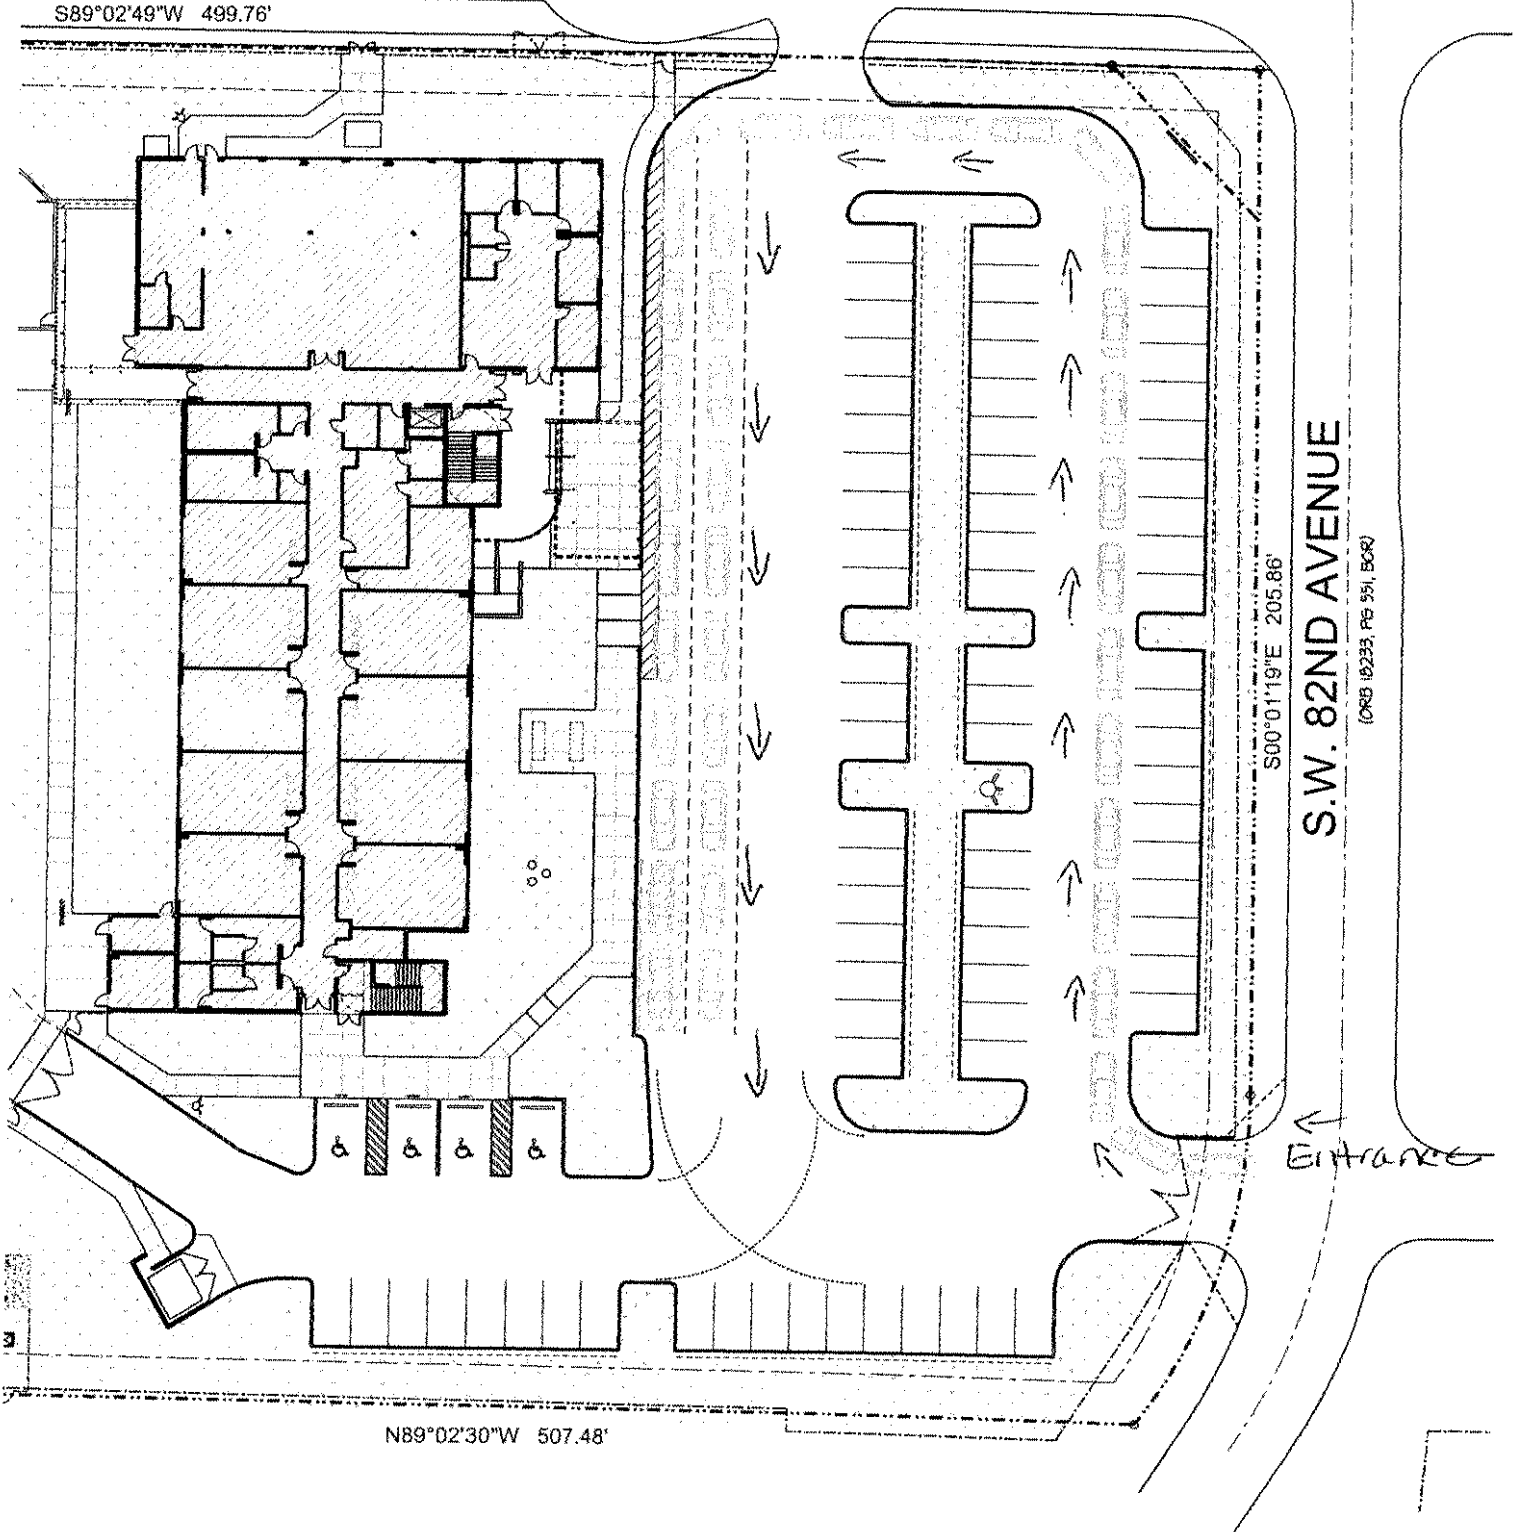

North Broward Academy of Excellence
8200 S.W. 17th Street
North Lauderdale, FL 33068

CARPOOL LINE DIRECTIONS!

S.W. 17TH STREET

(ORB 7609, PG 530, BCR)

S89°02'49"W 499.76'

S.W. 82ND AVENUE

S00°01'19"E 205.86'

(ORB 10233, PG 351, BCR)

ENTRANCE

N89°02'30"W 507.48'

08-09 School Year